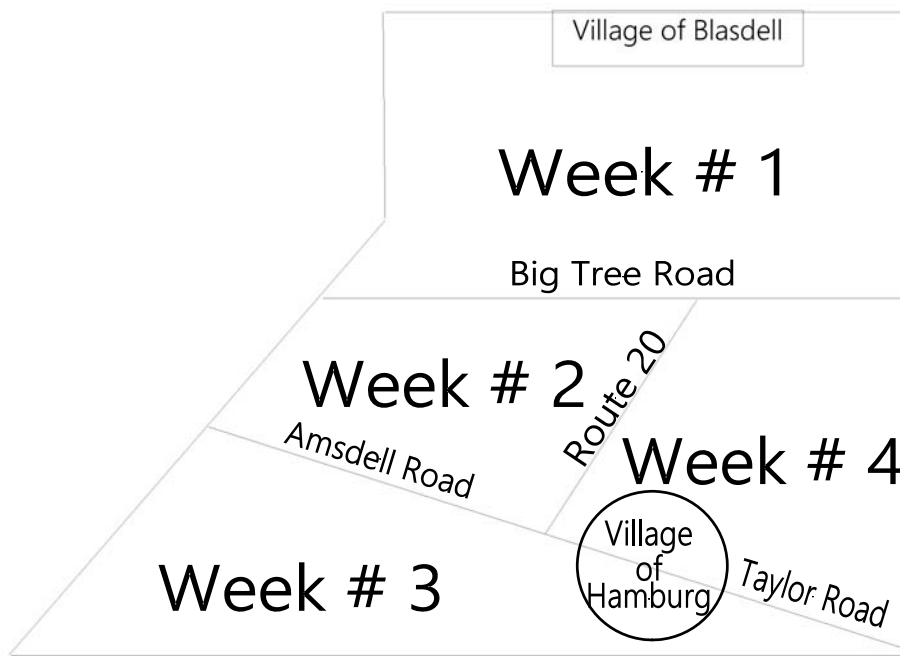

Residential Brush Collection

for the Town of Hamburg

(Excluding the villages of Hamburg and Blasdell)

By the Town of Hamburg Highway Department

MARCH 1st - NOVEMBER 30th

- 1.) Brush shall be at the curb by 6:00am the MONDAY that begins your pickup week.
NO CALL BACKS WILL BE MADE!
- 2.) Entire/Vacant lot cleanup is NOT part of this service.
- 3.) All small trimmings/brush shall be stacked NEATLY at the curb with the heavy ends toward the Road. Violation of this rule will not be tolerated and the stop will be skipped.
- 4.) No GARBAGE will be picked up.
- 5.) Please - NO METAL - it will destroy the chipper!
- 6.) Trees taken down by private contractors will NOT be picked up by the Town.

TED CASEY - HIGHWAY SUPERINTENDENT

649-7700